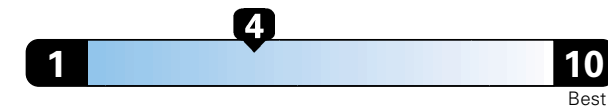

This vehicle emits 427 grams CO2 per mile. The best emits 0 grams per mile (tailpipe only). Producing and distributing fuel also creates emissions; learn more at fuelconomy.gov.

Actual results will vary for many reasons, including driving conditions and how you drive and maintain your vehicle. The average new vehicle gets 27 MPG and cost $7,500 to fuel over 5 years. Cost estimates are based on 15,000 miles per year at $2.70 per gallon. MPGe is miles per gasoline gallon equivalent. Vehicle emissions are a significant cause of climate change and smog.

fuelconomy.gov

Calculate personalized estimates and compare vehicles

Smartphone
QR Code

GOVERNMENT 5-STAR SAFETY RATINGS

Overall Vehicle Score

★★★★★

Based on the combined ratings of frontal, side, and rollover. Should ONLY be compared to other vehicles of similar size and weight.

Frontal Crash

Driver
Passenger

★★★★
★★★★★

Based on the risk of injury in a frontal impact. Should ONLY be compared to other vehicles of similar size and weight.

Side Crash

Front seat
Rear seat

★★★★★
★★★★★

Based on the risk of injury in a side impact.

Rollover

★★★

Based on the risk of rollover in a single-vehicle crash.

Star ratings range from 1 to 5 stars (★★★★★) with 5 being the highest. Source: National Highway Traffic Safety Administration (NHTSA) www.safercar.gov or 1-888-327-4236

The safety ratings above are based on Federal Government tests of particular vehicles equipped with certain features and options. The performance of this vehicle may differ.

PARTS CONTENT INFORMATION

**FOR VEHICLES IN THIS CARLINE:
U.S./CANADIAN PARTS CONTENT: 58%
MAJOR SOURCES OF FOREIGN PARTS
CONTENT:**

MEXICO : 26%

NOTE: PARTS CONTENT DOES NOT INCLUDE FINAL ASSEMBLY, DISTRIBUTION, OR OTHER NON-PARTS COSTS.

FOR THIS VEHICLE:

**FINAL ASSEMBLY POINT:
DETROIT, MICHIGAN, U.S.A.**

COUNTRY OF ORIGIN:

ENGINE: MEXICO

TRANSMISSION: UNITED STATES

**VEHICLE
PROTECTION**
A PRODUCT OF FCA US LLC

Ask for Mopar Vehicle Protection for your vehicle. We Built It. We Back It.